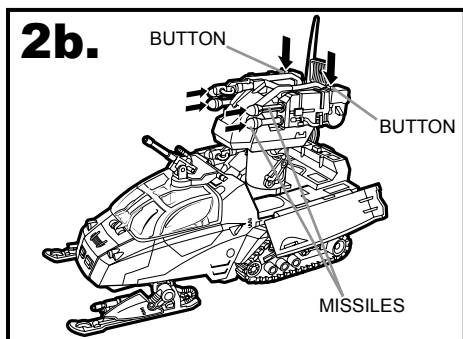

ICE SABRE™ with FROSTBITE® figure

- 1. FIGURE FITS INSIDE COCKPIT**
- 2. PIVOTING FRONT SKIS**
- 3. FIGURE FITS INSIDE GUN STATION**
- 4. DOORS OPEN**
- 5. LAUNCHER FIRES MULTIPLE MISSILES**
- 6. POP-UP GUN STATION**

AGES 5+

56690/61176 Asst.

WARNING:

CHOKING HAZARD—Small parts.
Not for children under 3 years.

ICE SABRE™ FEATURES

Includes vehicle, figure and missiles.

1. Pull skis forward for driving position. The skis can be pivoted.
- 2a. Press button to raise gunner station.
- 2b. Insert missiles into launch bays. Press buttons to fire missiles.
3. Open canopy. Figure fits inside cockpit.
4. Open tailgate. A figure can be placed on the tailgate or inside vehicle.